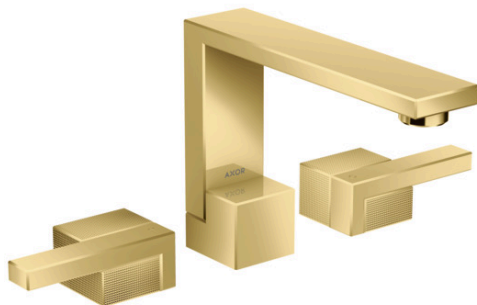

AXOR Edge
Widespread Faucet 130 - Diamond Cut, 1.2 GPM
 Finishes : Part no. : **46051991**

Features

- Spray modes: Aerated spray
- Flow: 1.2 GPM (4.5 L/Min)
- 90° ceramic valves
- Does not include: Pop-up assembly

Item details

List Price \$ 3,621.00

Technology

Compliance

Product image

Scale drawing